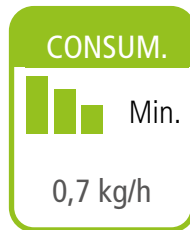

# KEOPS

○ Ref. 20886  
● Ref. 20887

A+

EEI = 124

Performance: 91,8%

Autonomy: 24h - 7h

## Including

Pellets / Air / Stove

- Airtight (Passive house).
- Automatic modulation of combustion air, supply of pellets and convection air.
- Ecoforest exclusive electronics.
- Wifi and internet-based control.
- Control and programming by power or temperature with power modulation by room probe or optional thermostat (see p.74).
- Multifuel (pellets, almond shell, olive stone).
- Vacuum cleaning system.
- Multiple security systems.
- Cast iron burning pot.
- Daily cleaning-free finned heat exchanger.
- Hearth with cast iron and vermiculite.
- Air intake diameter: 60 mm.
- Natural wood finish.
- ecoSILENCE mode.