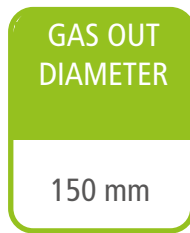

MADEIRA

Ref. 20767

A+

EEl = 106

Performance : 74,9 %

Including

Wood / Hydro / Boiler

- High quality steel.
- Damper for combustion air regulation included.
- Including slide lever for smoke diversion when charging.
- Combustion chamber and heat exchanger fully insulated with rockwool, giving high efficiency to the product.
- Easy repositionable cast iron grate in the lower part of the fireplace.
- Safety coil included.