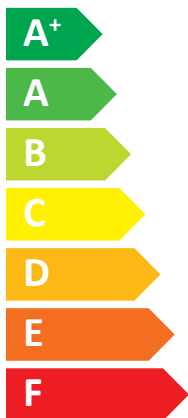

# ENERG

енергия · ενεργεια

ecoGEO C 1-9

**A+++**

**A**

Two icons representing sound power level: a speaker inside a house and a house with a speaker. The first icon is labeled "44 dB" and the second is labeled "- dB".

Legend for power consumption in kW, shown as three colored squares: dark blue, medium blue, and light blue.

- 11 kW
- 11 kW**
- 11 kW

Icon representing energy saving, showing a clock face with a dashed line and a stack of coins with an arrow pointing down.