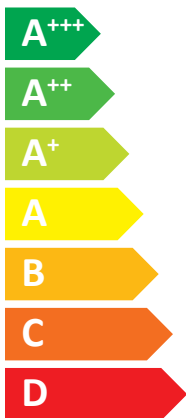

# ENERG

енергия · ενεργεια

ecoGEO C 1-9

**A+++**

**A**

Two icons representing sound power level: a speaker inside a house and a house with a speaker. The first icon is labeled "44 dB" and the second is labeled "- dB".

Legend for power consumption in kW, shown as three colored squares: dark blue, medium blue, and light blue.

- 11 kW
- 11 kW**
- 11 kW

Icon representing energy saving, showing a clock face with a dashed line and a stack of coins with an arrow pointing down.