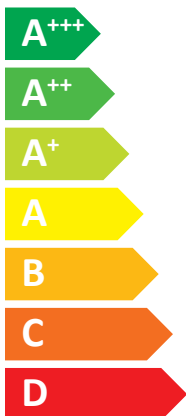

ENERG

енергия · ενεργεια

ecoGEO C 3-12

A+++

A

Two icons showing sound power level: a speaker inside a house with the text "45 dB" below it, and a speaker outside a house with the text "- dB" below it.

Legend for power consumption: a dark blue square for "15 kW", a medium blue square for "15 kW", and a light blue square for "15 kW".

Icon representing energy saving, showing a clock face with a dashed line and a coin with an arrow pointing to it.