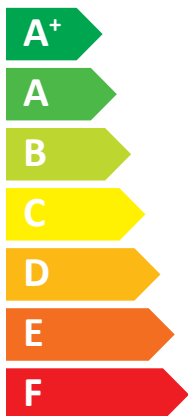

ENERG

енергия · ενεργεια

ecoGEO C 3-12

A+++

A

Two icons showing sound power level: a speaker inside a house with the text "45 dB" below it, and a speaker outside a house with the text "- dB" below it.

Legend for power consumption: a dark blue square for "15 kW", a medium blue square for "15 kW", and a light blue square for "15 kW".

Icon representing energy saving, showing a clock face with a dashed line and a coin with an arrow pointing to it.