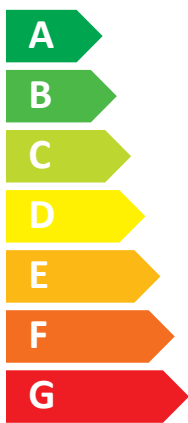

ENERG

енергия · ενεργεια

ecoGEO C 3-12

A⁺⁺

A

Two icons showing sound power level: a speaker icon with a house and the text "45 dB", and a house icon with a speaker and the text "- dB".

- 15 kW
- 15 kW**
- 15 kW

An icon showing a clock face with a dashed line and a stack of coins with an arrow pointing down, representing energy consumption and cost.