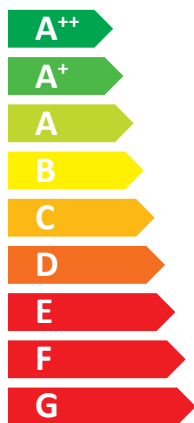

ENERG

енергия · ενεργεια

ecoGEO C 3-12

A⁺⁺

A

Two icons showing sound power level: a speaker icon with a house and the text "45 dB", and a house icon with a speaker and the text "- dB".

- 15 kW
- 15 kW**
- 15 kW

An icon showing a clock face with a dashed line and a stack of coins with an arrow pointing down, representing energy consumption and cost.