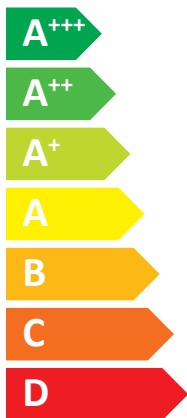

### ecoGEO C 1-6 PRO

**A<sup>++</sup>**

**A**

Two icons showing sound power level: a speaker icon with sound waves and a house icon with sound waves.

**44 dB**

- dB

- 5 kW
- 5 kW
- 5 kW