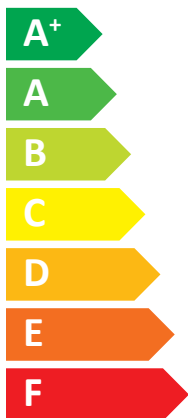

### ecoGEO C 1-6 PRO

**A<sup>++</sup>**

**A**

Two icons showing sound power level: a speaker icon with sound waves and a house icon with sound waves.

**44 dB**

- dB

- 5 kW
- 5 kW
- 5 kW